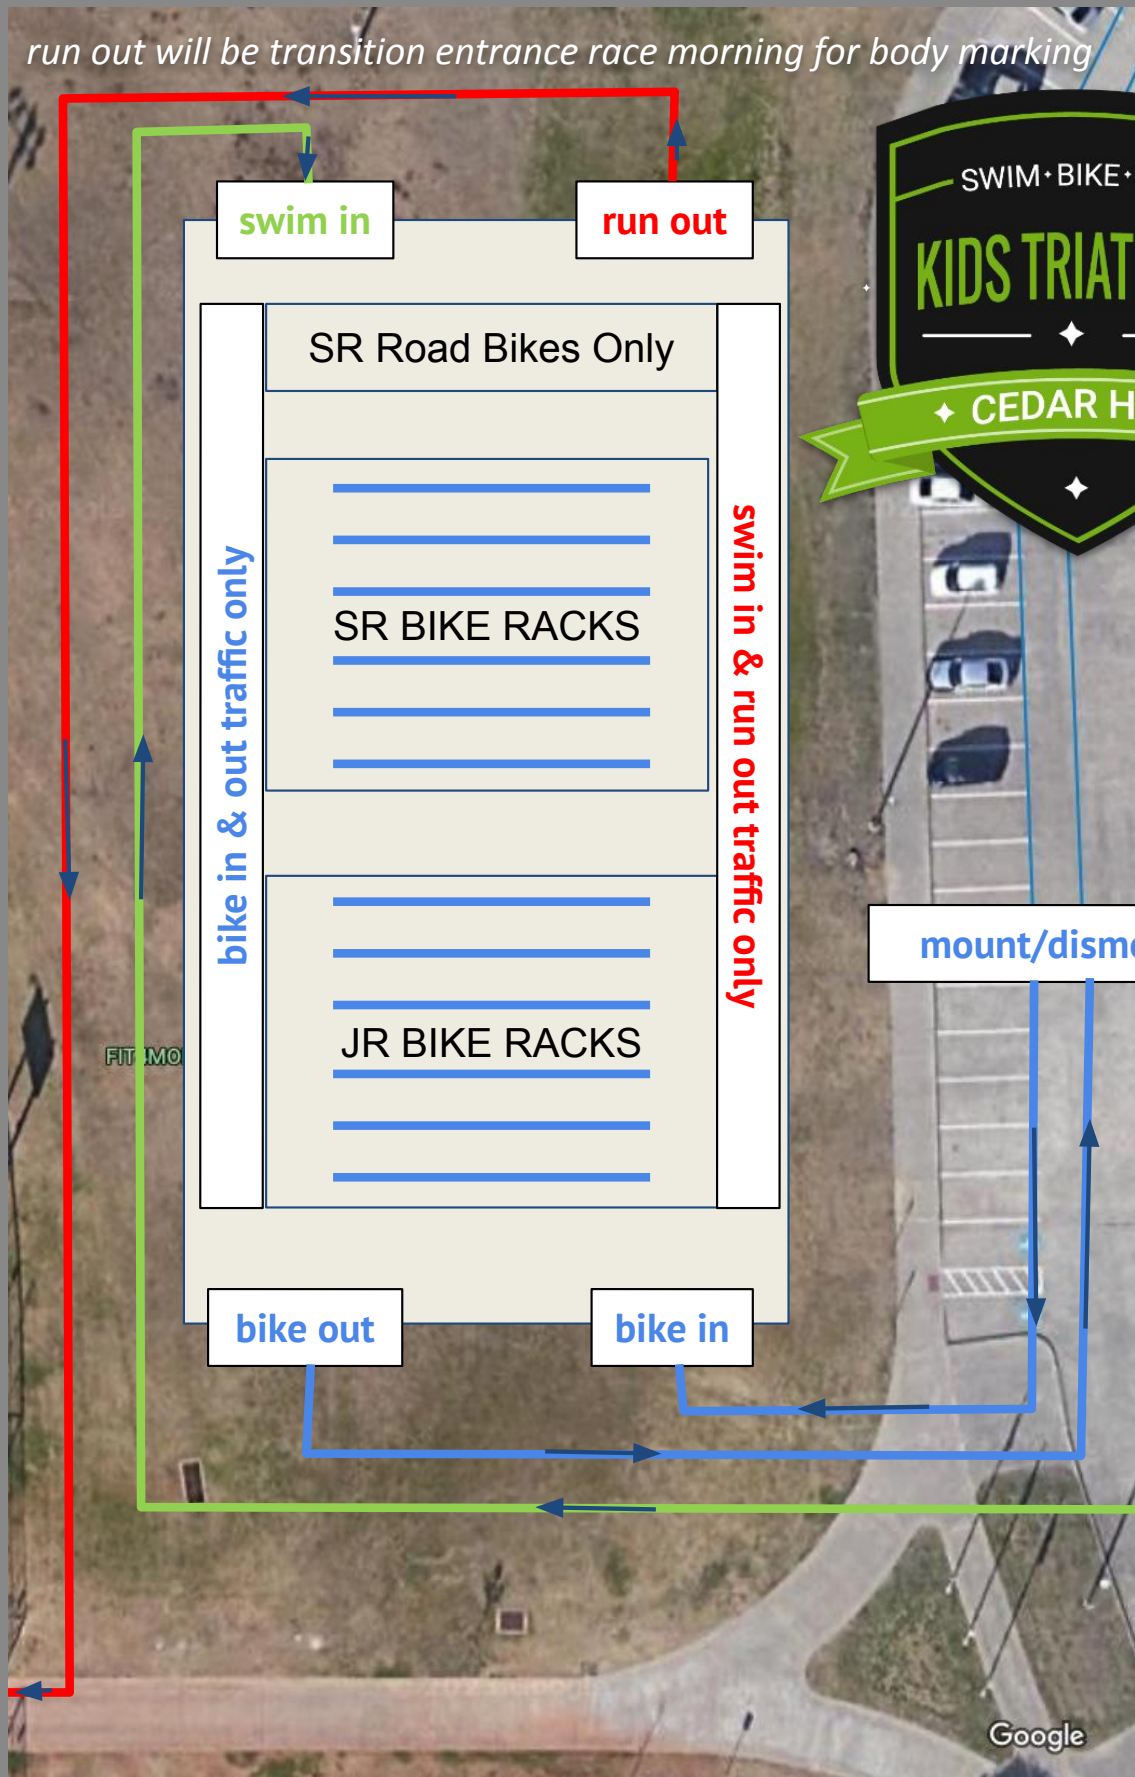

YOUTH TRANSITION

run out will be transition entrance race morning for body marking

Map not drawn to scale

Google