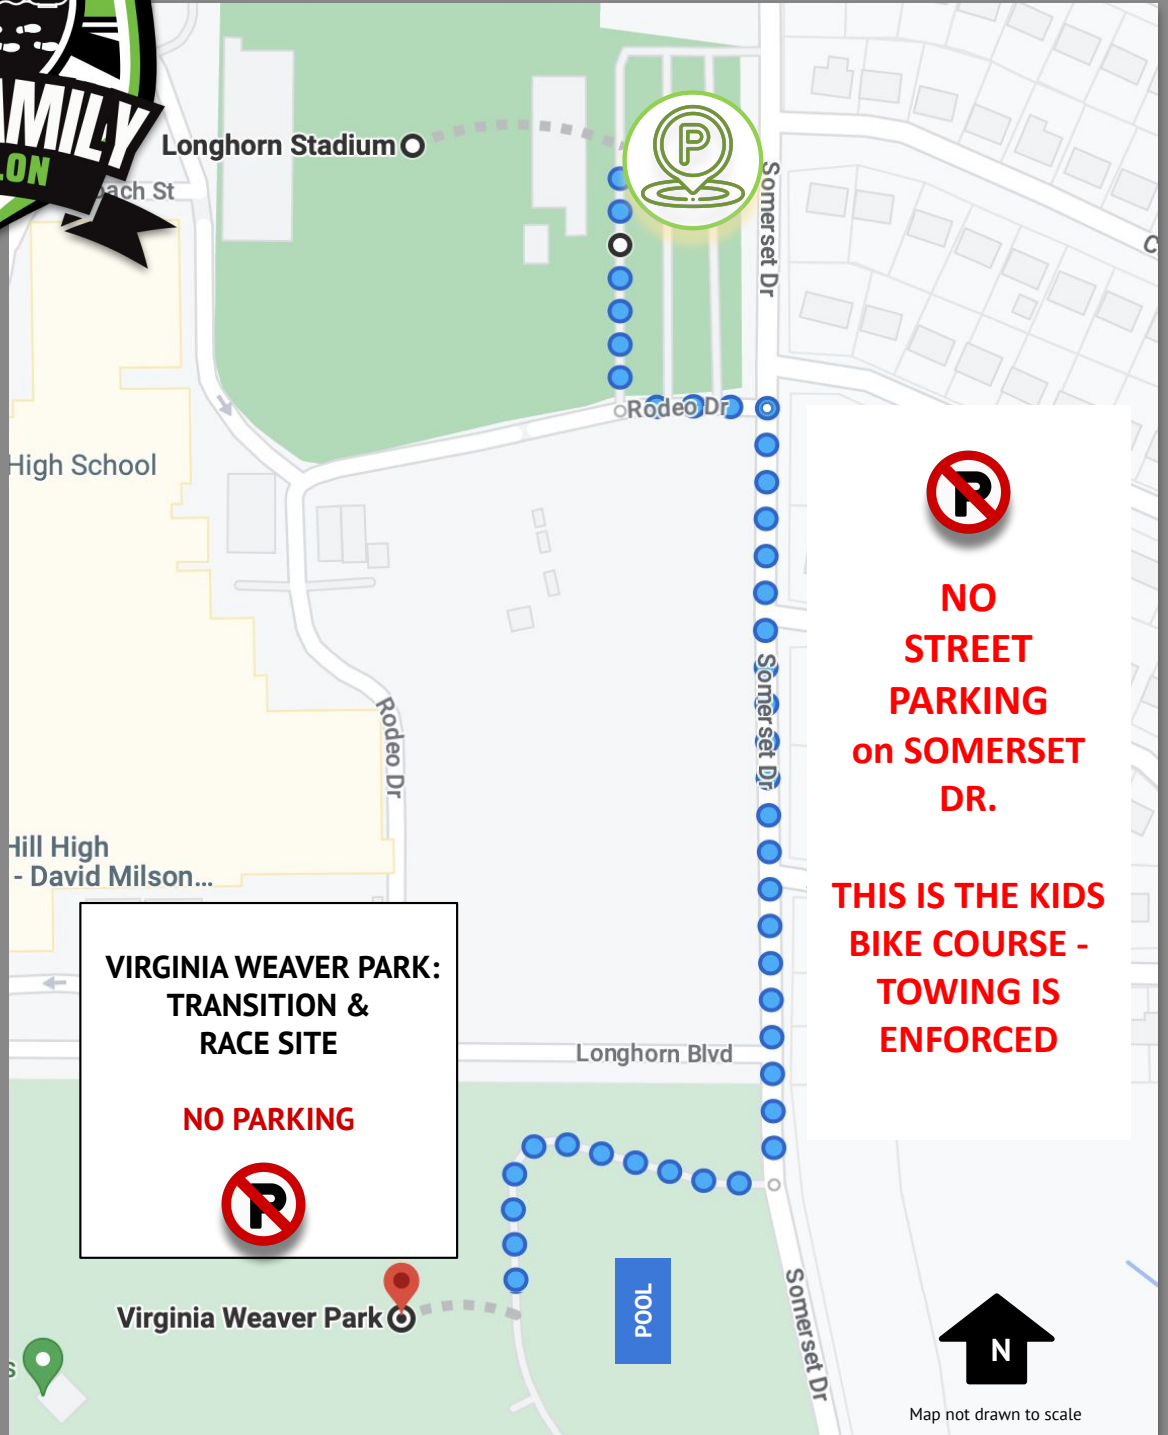

# PARKING MAP

**PARKING:**  
LONGHORN STADIUM  
1 Longhorn Blvd  
Cedar Hill, TX. 75104